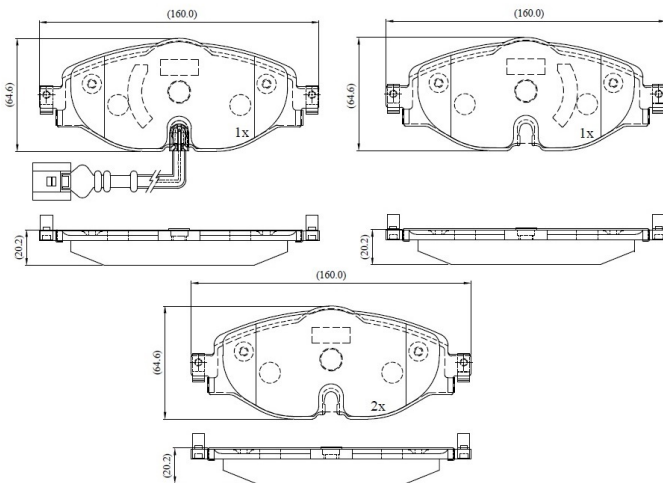

Make: AUDI

Model: A 3 Limousine

Part Number: ADB12158

Vehicle Manufacturing/Engine:

ADB12158

Specifications

Fitting Position	:	Front
Model Date	:	09/13-
Or. Caliper	:	TRW

WVA	:	25086, 25683,25698
FMSI	:	
Length	:	160
Width	:	64.6
Thickness	:	20.2