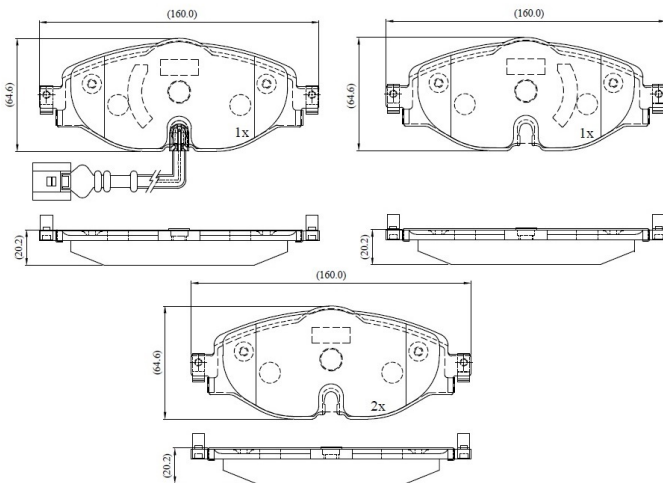

Make: AUDI

Model: A 3 Limousine

Part Number: ADB12158

Vehicle Manufacturing/Engine:

ADB12158

Specifications

Fitting Position	:	Front
Model Date	:	10/13-
Or. Caliper	:	TRW

WVA	:	25086, 25683,25700
FMSI	:	
Length	:	160
Width	:	64.6
Thickness	:	20.2