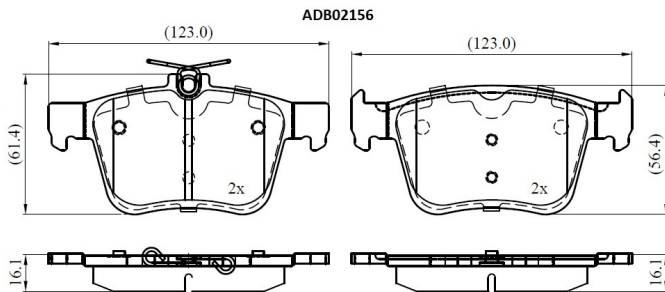

Make: AUDI

Model: A 3 Limousine

Part Number: ADB02156

Vehicle Manufacturing/Engine:

Specifications

Fitting Position	:	Rear
Model Date	:	05/13-
Or. Caliper	:	
WVA	:	2,50,08,25,010
FMSI	:	
Length	:	123

Width	:	61.30/56.30
Thickness	:	16.1