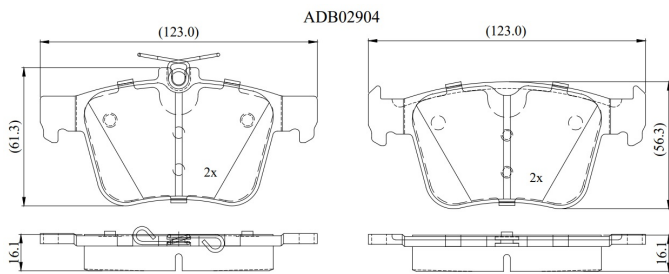

Make: AUDI

Model: A 3 Limousine

Part Number: ADB02904

Vehicle Manufacturing/Engine:

Specifications

Fitting Position	:	Rear
Model Date	:	2016-2020
Or. Caliper	:	
WVA	:	25009
FMSI	:	
Length	:	123
Width	:	61.3

Thickness

:

16.1