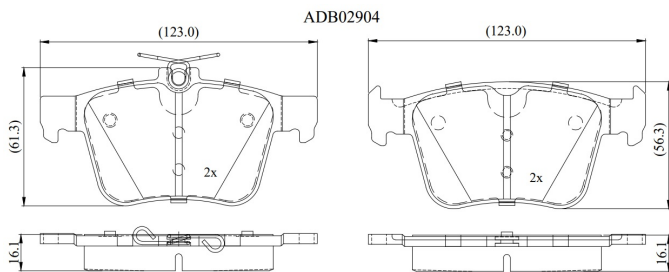

Make: AUDI

Model: A 3 Limousine

Part Number: ADB02904

Vehicle Manufacturing/Engine:

Specifications

Fitting Position	:	Rear
Model Date	:	2013-
Or. Caliper	:	
WVA	:	25009
FMSI	:	
Length	:	123
Width	:	61.3

Thickness

:

16.1