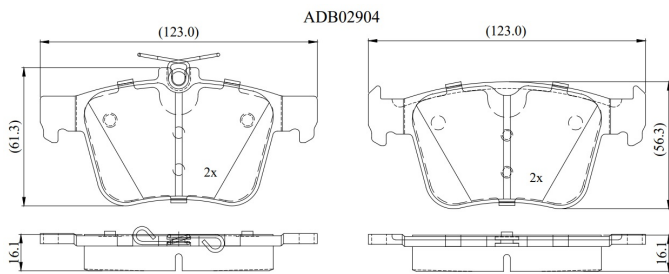

Make: AUDI

Model: A 3 Limousine

Part Number: ADB02904

Vehicle Manufacturing/Engine:

Specifications

Fitting Position	:	Rear
Model Date	:	2015-
Or. Caliper	:	
WVA	:	25009
FMSI	:	
Length	:	123
Width	:	61.3

Thickness

:

16.1