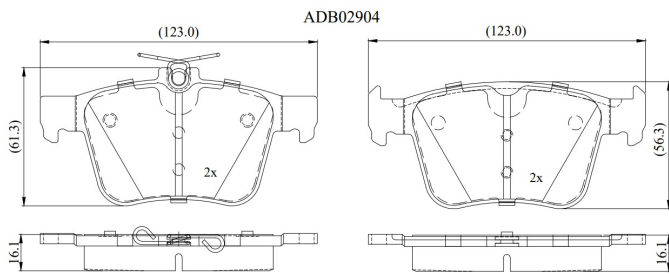

Make: AUDI

Model: A 3 Limousine

Part Number: ADB02904

Vehicle Manufacturing/Engine:

Specifications

Fitting Position	:	Rear
Model Date	:	2013-
Or. Caliper	:	
WVA	:	25009
FMSI	:	
Length	:	123
Width	:	61.3

Thickness

:

16.1