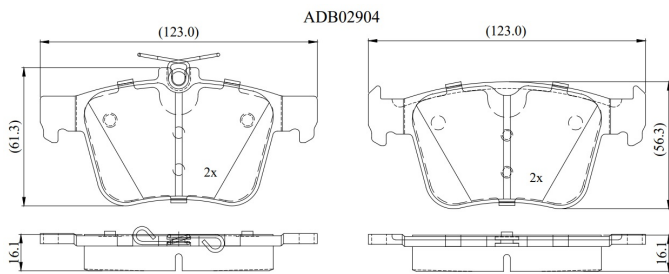

Make: AUDI

Model: A 3 Limousine

Part Number: ADB02904

Vehicle Manufacturing/Engine:

Specifications

Fitting Position	:	Rear
Model Date	:	2015-2020
Or. Caliper	:	
WVA	:	25009
FMSI	:	
Length	:	123
Width	:	61.3

Thickness

:

16.1