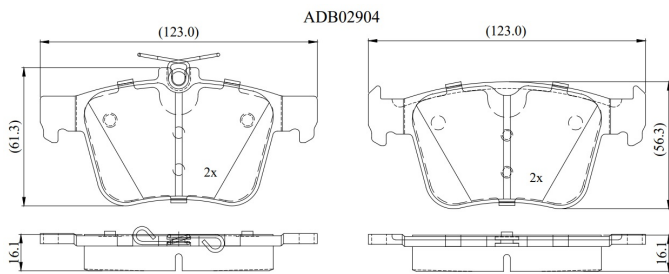

Make: AUDI

Model: A 3 Limousine

Part Number: ADB02904

Vehicle Manufacturing/Engine:

Specifications

Fitting Position	:	Rear
Model Date	:	2018-2019
Or. Caliper	:	
WVA	:	25009
FMSI	:	
Length	:	123
Width	:	61.3

Thickness

:

16.1