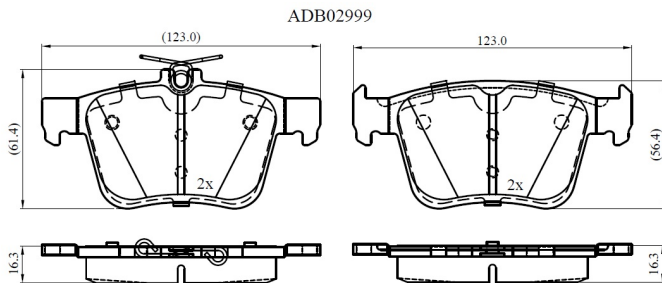

Make: AUDI

Model: A 3 Limousine

Part Number: ADB02999

Vehicle Manufacturing/Engine:

Specifications

Fitting Position	:	Rear
Model Date	:	2014-
Or. Caliper	:	
WVA	:	25008
FMSI	:	
Length	:	
Width	:	

Thickness

: