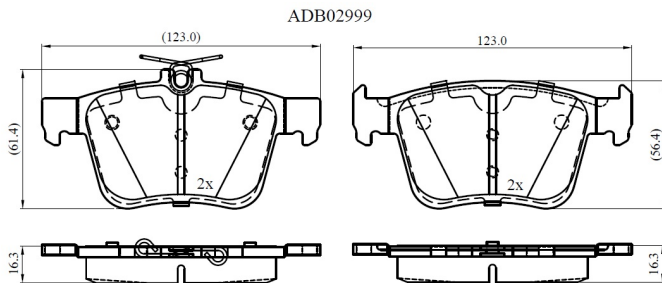

Make: AUDI

Model: A 3 Limousine

Part Number: ADB02999

Vehicle Manufacturing/Engine:

Specifications

Fitting Position	:	Rear
Model Date	:	2017-2020
Or. Caliper	:	
WVA	:	25008
FMSI	:	
Length	:	
Width	:	

Thickness