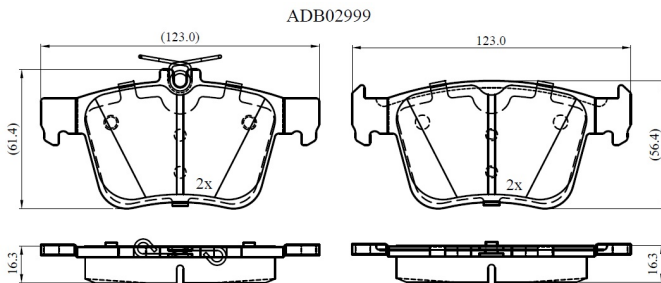

Make: AUDI

Model: A 3 Limousine

Part Number: ADB02999

Vehicle Manufacturing/Engine:

Specifications

Fitting Position	:	Rear
Model Date	:	2015-
Or. Caliper	:	
WVA	:	25008
FMSI	:	
Length	:	
Width	:	

Thickness

: