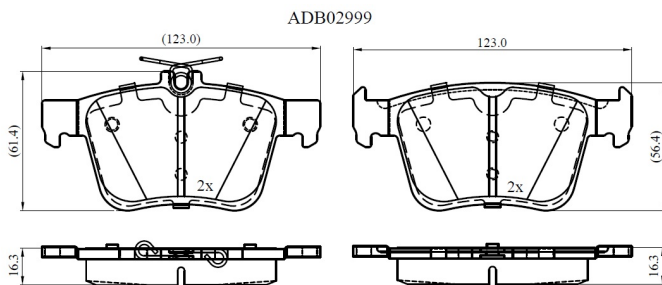

Make: AUDI

Model: A 3 Limousine

Part Number: ADB02999

Vehicle Manufacturing/Engine:

Specifications

Fitting Position	:	Rear
Model Date	:	2013-
Or. Caliper	:	
WVA	:	25008
FMSI	:	
Length	:	
Width	:	

Thickness

: