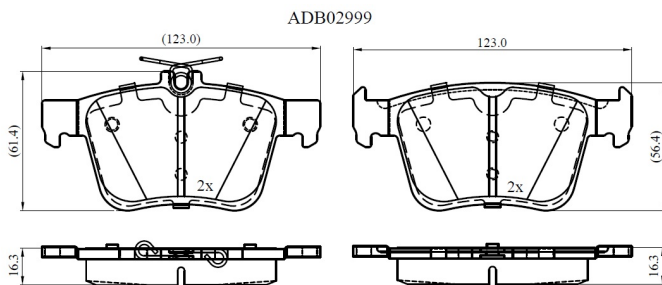

Make: AUDI

Model: A 3 Limousine

Part Number: ADB02999

Vehicle Manufacturing/Engine:

Specifications

Fitting Position	:	Rear
Model Date	:	2013-2020
Or. Caliper	:	
WVA	:	25008
FMSI	:	
Length	:	
Width	:	

Thickness