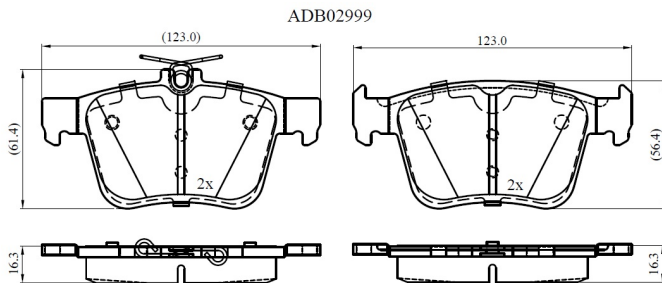

Make: AUDI

Model: A 3 Limousine

Part Number: ADB02999

Vehicle Manufacturing/Engine:

Specifications

Fitting Position	:	Rear
Model Date	:	2016-2020
Or. Caliper	:	
WVA	:	25008
FMSI	:	
Length	:	
Width	:	

Thickness