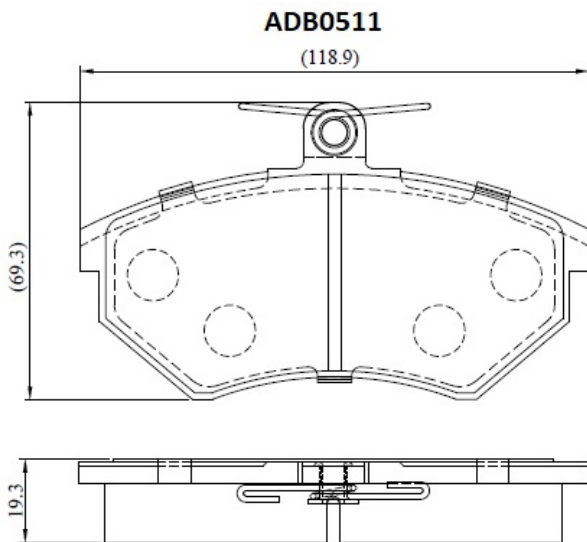

Make: AUDI

Model: A4 (->01/01)

Part Number: ADB0511

Vehicle Manufacturing/Engine:

Specifications

Fitting Position	:	Front
Model Date	:	01/94-03/97

Or. Caliper	:	Lucas
WVA	:	20168
FMSI	:	
Length	:	118.9
Width	:	69.3
Thickness	:	19.3