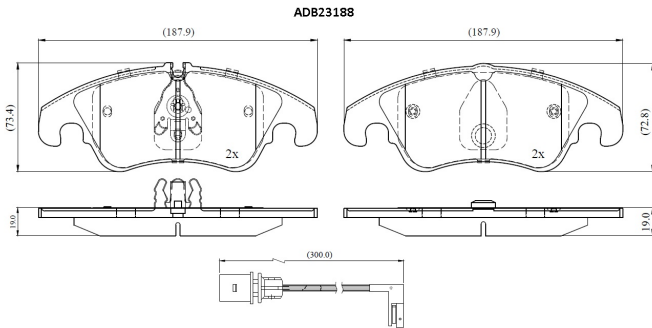

Make: AUDI

Model: A4 Allroad B8

Part Number: ADB23188

Vehicle Manufacturing/Engine:

Specifications

Fitting Position	:	Front
Model Date	:	2013-2016
Or. Caliper	:	
WVA	:	24743
FMSI	:	
Length	:	187.9

Width	:	73.4/72.8
Thickness	:	19