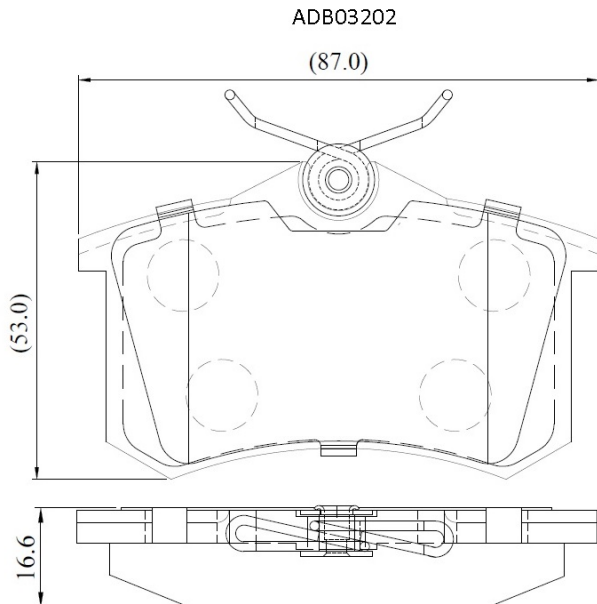

Make: AUDI

Model: A4 B6 Convertible

Part Number: ADB03202

Vehicle Manufacturing/Engine:

Specifications

Fitting Position

:

Rear

Model Date	:	2002-2005
Or. Caliper	:	
WVA	:	23554
FMSI	:	
Length	:	87
Width	:	53
Thickness	:	16.6