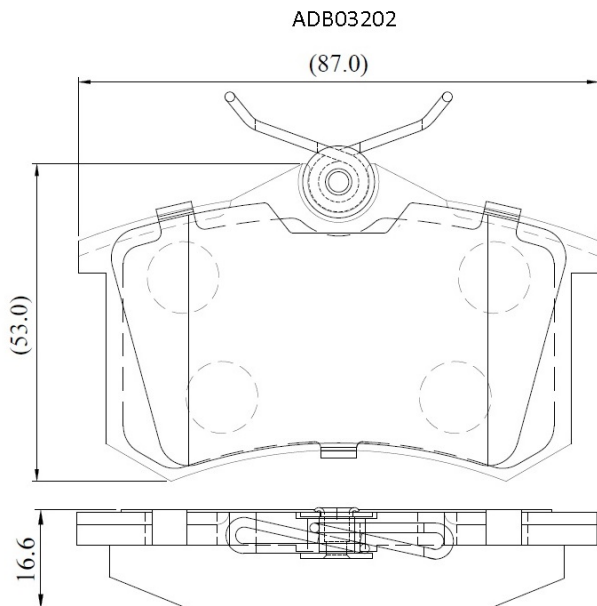

Make: AUDI

Model: A4 B6 Convertible

Part Number: ADB03202

Vehicle Manufacturing/Engine:

Specifications

Fitting Position

:

Rear

Model Date	:	2004-2005
Or. Caliper	:	
WVA	:	23554
FMSI	:	
Length	:	87
Width	:	53
Thickness	:	16.6