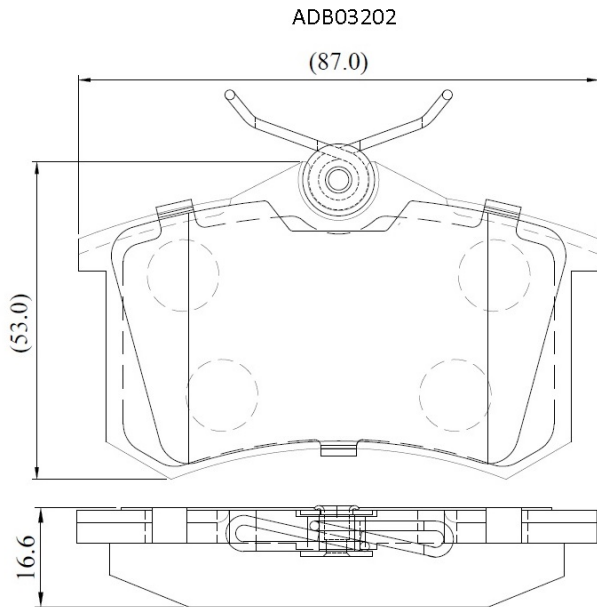

Make: AUDI

Model: A4 B6 Convertible

Part Number: ADB03202

Vehicle Manufacturing/Engine:

Specifications

Fitting Position

:

Rear

Model Date	:	2006-2009
Or. Caliper	:	
WVA	:	23554
FMSI	:	
Length	:	87
Width	:	53
Thickness	:	16.6