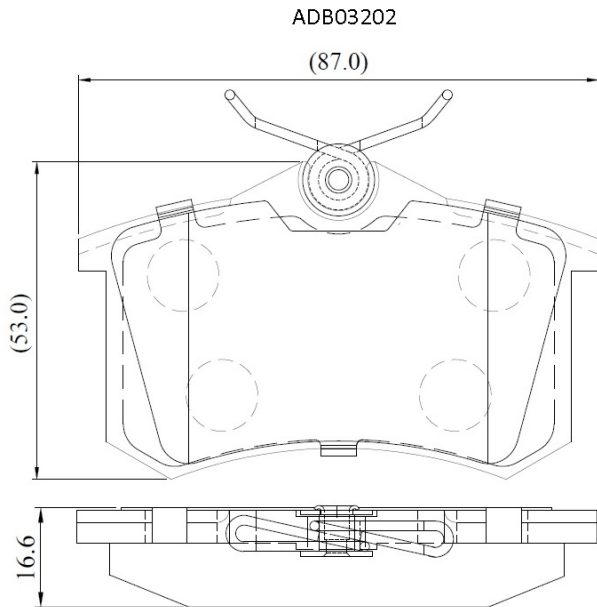

Make: AUDI

Model: A4 B6

Part Number: ADB03202

Vehicle Manufacturing/Engine:

Specifications

Fitting Position

:

Rear

Model Date	:	2002-2004
Or. Caliper	:	
WVA	:	23554
FMSI	:	
Length	:	87
Width	:	53
Thickness	:	16.6