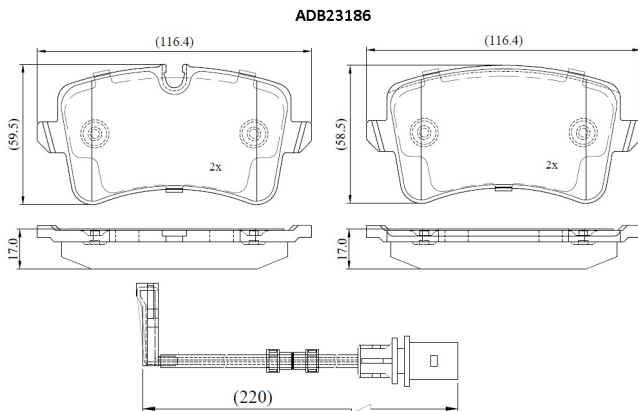

Make: AUDI

Model: A4 B8 Avant

Part Number: ADB23186

Vehicle Manufacturing/Engine:

Specifications

Fitting Position	:	Rear
Model Date	:	2012-2015
Or. Caliper	:	
WVA	:	25214
FMSI	:	

Length	:	116.4
Width	:	59.5/58.5
Thickness	:	17