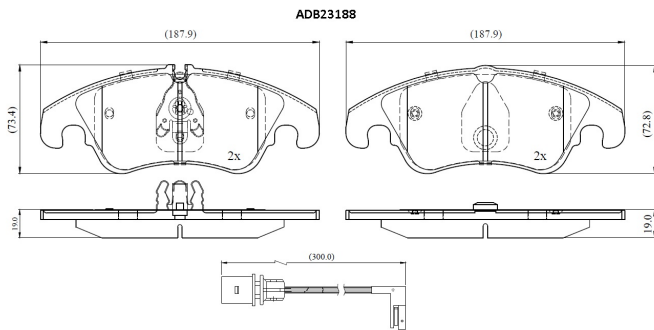

Make: AUDI

Model: A4 B8 Avant

Part Number: ADB23188

Vehicle Manufacturing/Engine:

Specifications

Fitting Position	:	Front
Model Date	:	2013-2015
Or. Caliper	:	
WVA	:	24743
FMSI	:	
Length	:	187.9

Width	:	73.4/72.8
Thickness	:	19