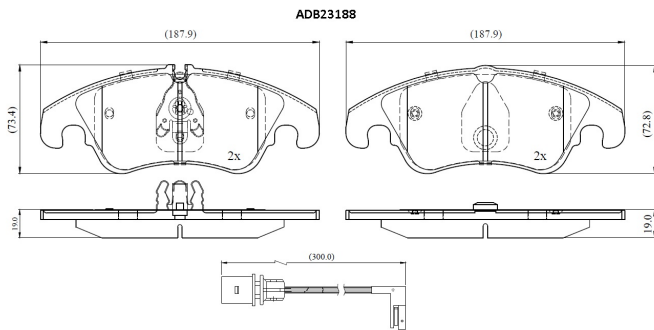

Make: AUDI

Model: A4 B8 Avant

Part Number: ADB23188

Vehicle Manufacturing/Engine:

Specifications

Fitting Position	:	Front
Model Date	:	2009-2015
Or. Caliper	:	
WVA	:	24743
FMSI	:	
Length	:	187.9

Width	:	73.4/72.8
Thickness	:	19