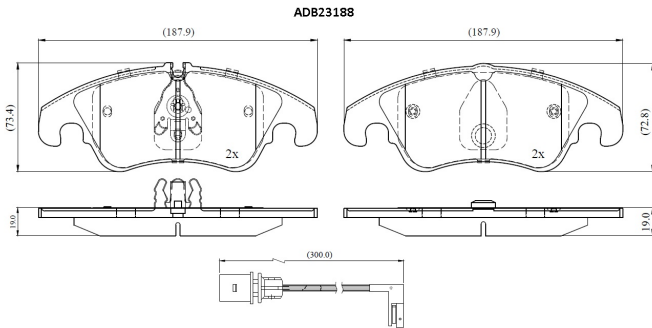

Make: AUDI

Model: A4 B8 Avant

Part Number: ADB23188

Vehicle Manufacturing/Engine:

Specifications

Fitting Position	:	Front
Model Date	:	2013-2015
Or. Caliper	:	
WVA	:	24743
FMSI	:	
Length	:	187.9

Width	:	73.4/72.8
Thickness	:	19