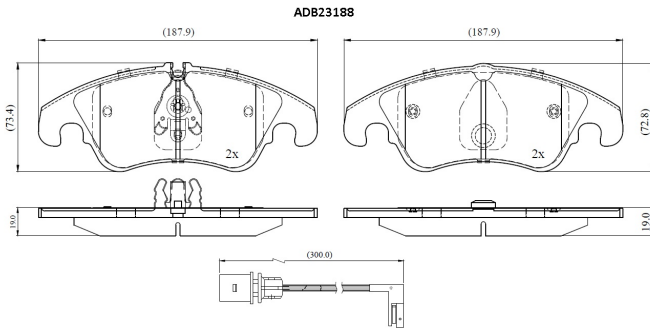

Make: AUDI

Model: A4 B8 Avant

Part Number: ADB23188

Vehicle Manufacturing/Engine:

Specifications

Fitting Position	:	Front
Model Date	:	2008-2012
Or. Caliper	:	
WVA	:	24743
FMSI	:	
Length	:	187.9

Width	:	73.4/72.8
Thickness	:	19