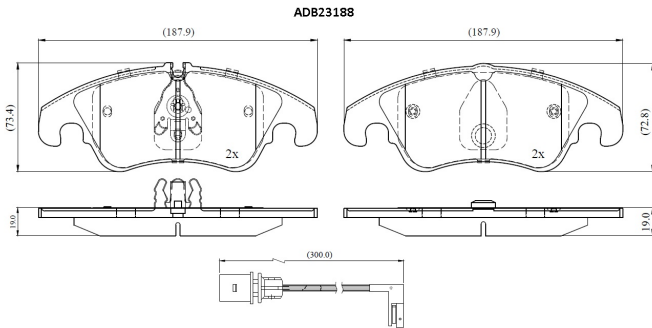

Make: AUDI

Model: A4 B8 Avant

Part Number: ADB23188

Vehicle Manufacturing/Engine:

Specifications

| | | |
|-------------------------|---|-----------|
| Fitting Position | : | Front |
| Model Date | : | 2011-2015 |
| Or. Caliper | : | |
| WVA | : | 24743 |
| FMSI | : | |
| Length | : | 187.9 |

| | | |
|------------------|---|-----------|
| Width | : | 73.4/72.8 |
| Thickness | : | 19 |