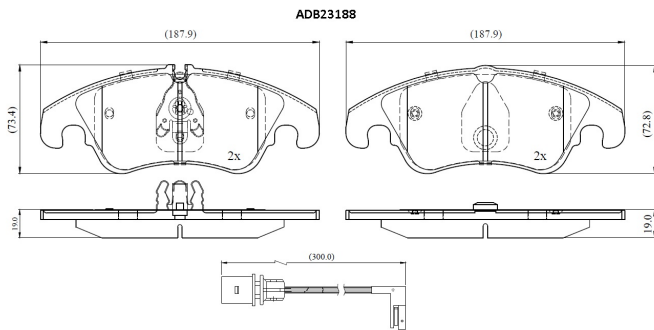

Make: AUDI

Model: A4 B8 Avant

Part Number: ADB23188

Vehicle Manufacturing/Engine:

Specifications

Fitting Position	:	Front
Model Date	:	2008-2015
Or. Caliper	:	
WVA	:	24743
FMSI	:	
Length	:	187.9

Width	:	73.4/72.8
Thickness	:	19