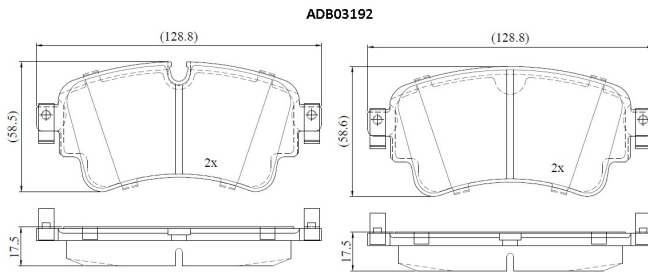

Make: AUDI

Model: A4 B9

Part Number: ADB03192

Vehicle Manufacturing/Engine:

Specifications

Fitting Position	:	Rear
Model Date	:	2015-
Or. Caliper	:	
WVA	:	22308
FMSI	:	
Length	:	128.8
Width	:	58.5

Thickness

:

17.5