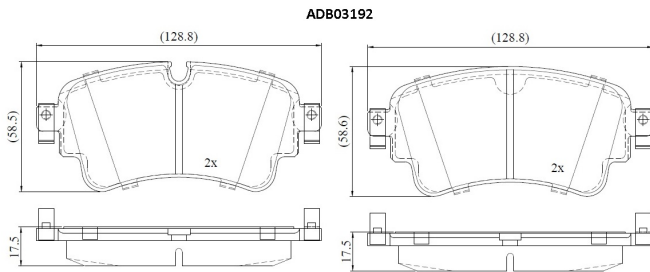

Make: AUDI

Model: A4 B9

Part Number: ADB03192

Vehicle Manufacturing/Engine:

Specifications

Fitting Position	:	Rear
Model Date	:	2019-
Or. Caliper	:	
WVA	:	22308
FMSI	:	
Length	:	128.8
Width	:	58.5

Thickness

:

17.5