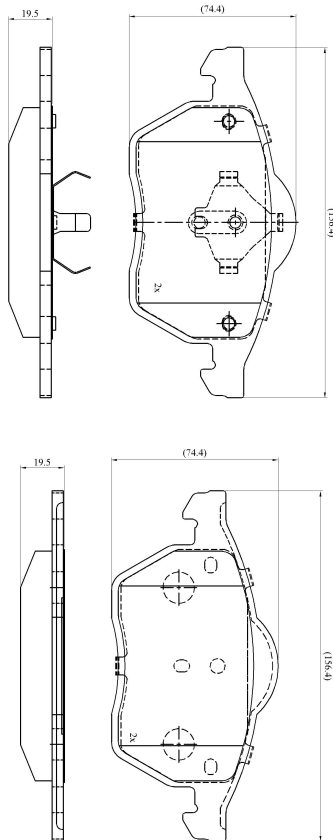

Make: AUDI

Model: A4 Cabriolet (01/01->)

Part Number: ADB0715

Vehicle Manufacturing/Engine:

ADB0715

Specifications

Fitting Position	:	Front
Model Date	:	01/01->
Or. Caliper	:	Ate
WVA	:	21848
FMSI	:	
Length	:	156.4
Width	:	74.4/74.5
Thickness	:	19.5