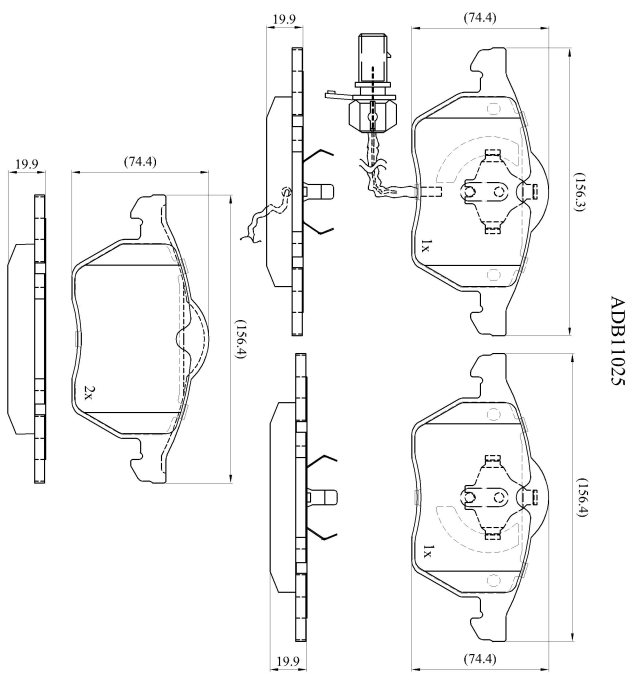

Make: AUDI

Model: A4 Cabriolet (01/01->)

Part Number: ADB11025

Vehicle Manufacturing/Engine:

Specifications

Fitting Position	:	Front
Model Date	:	01/01->
Or. Caliper	:	Ate
WVA	:	21849
FMSI	:	
Length	:	156.4
Width	:	74.4/74.5
Thickness	:	19.3