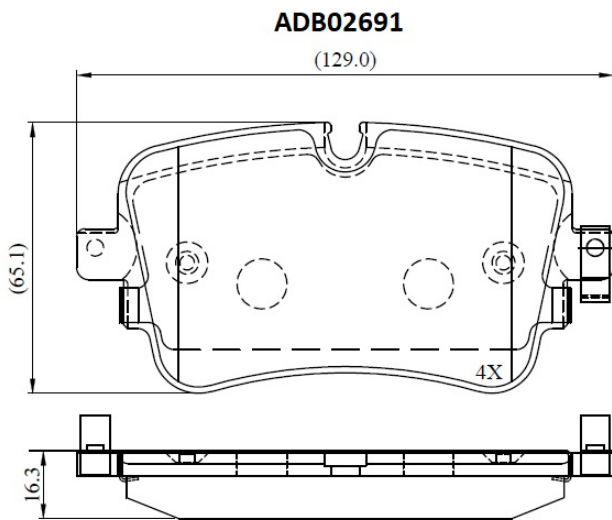

Make: AUDI

Model: A6 Allroad C8

Part Number: ADB02691

Vehicle Manufacturing/Engine:

Specifications

Fitting Position	:	Rear
Model Date	:	2019-

Or. Caliper	:	
WVA	:	22307
FMSI	:	
Length	:	129.3
Width	:	64.7
Thickness	:	17