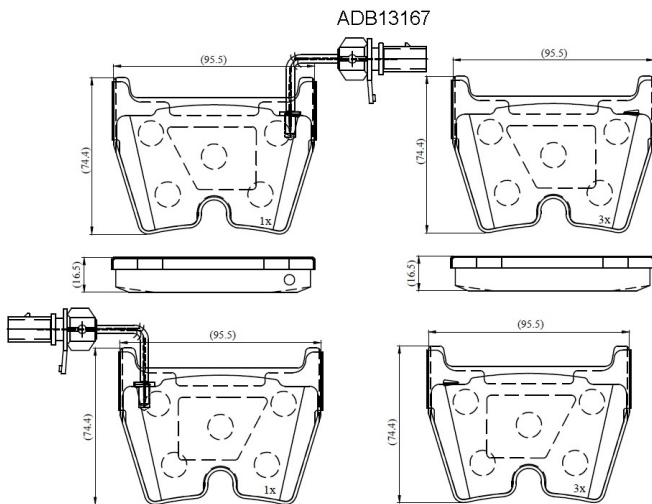

Make: AUDI

Model: A6 C5

Part Number: ADB13167

Vehicle Manufacturing/Engine:

Specifications

Fitting Position	:	Front
Model Date	:	2002-2005
Or. Caliper	:	

WVA	:	23751
FMSI	:	
Length	:	95.7
Width	:	74.4
Thickness	:	16.7