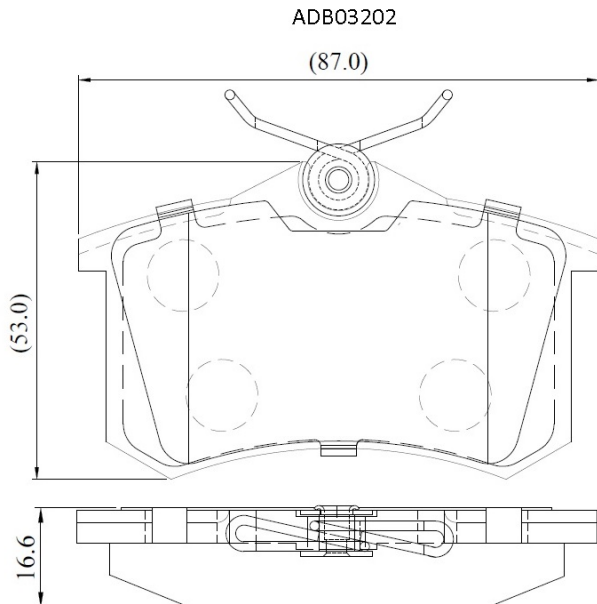

Make: AUDI

Model: A6 C5

Part Number: ADB03202

Vehicle Manufacturing/Engine:

Specifications

Fitting Position

:

Rear

Model Date	:	1997-2005
Or. Caliper	:	
WVA	:	23554
FMSI	:	
Length	:	87
Width	:	53
Thickness	:	16.6