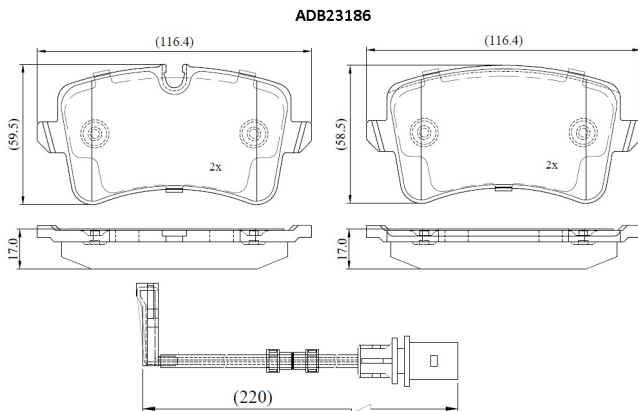

Make: AUDI

Model: A6 C7

Part Number: ADB23186

Vehicle Manufacturing/Engine:

Specifications

Fitting Position	:	Rear
Model Date	:	2015-2018
Or. Caliper	:	
WVA	:	25214
FMSI	:	

Length	:	116.4
Width	:	59.5/58.5
Thickness	:	17