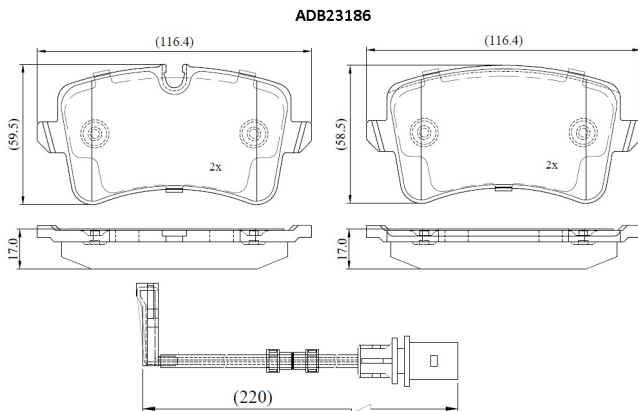

Make: AUDI

Model: A6 C7

Part Number: ADB23186

Vehicle Manufacturing/Engine:

Specifications

Fitting Position	:	Rear
Model Date	:	2010-2015
Or. Caliper	:	
WVA	:	25214
FMSI	:	

Length	:	116.4
Width	:	59.5/58.5
Thickness	:	17