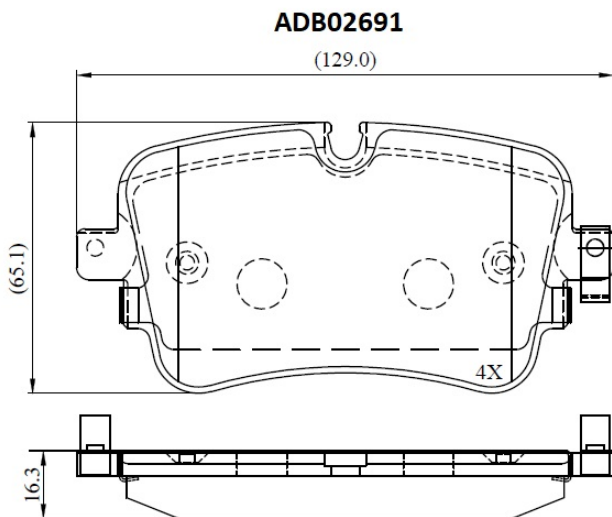

Make: AUDI

Model: A6 C8 Avant

Part Number: ADB02691

Vehicle Manufacturing/Engine:

Specifications

Fitting Position	:	Rear
Model Date	:	2018-

Or. Caliper	:	
WVA	:	22307
FMSI	:	
Length	:	129.3
Width	:	64.7
Thickness	:	17