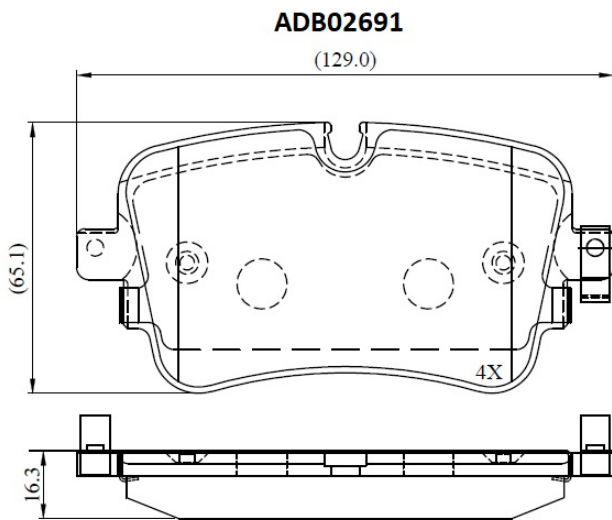

Make: AUDI

Model: A6 C8 Avant

Part Number: ADB02691

Vehicle Manufacturing/Engine:

Specifications

Fitting Position	:	Rear
Model Date	:	2020-

Or. Caliper	:	
WVA	:	22307
FMSI	:	
Length	:	129.3
Width	:	64.7
Thickness	:	17