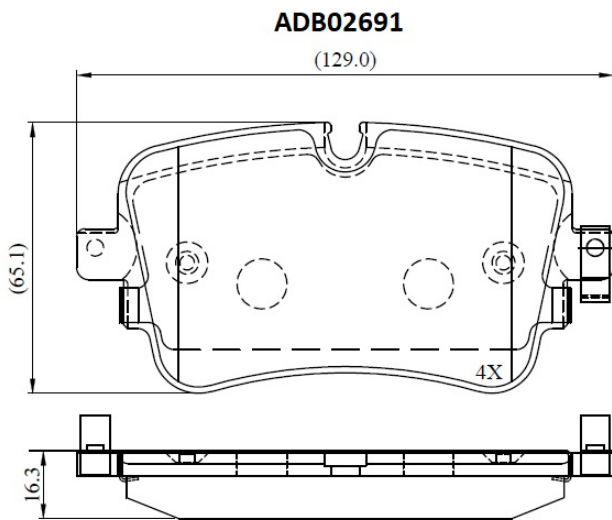

Make: AUDI

Model: A6 C8 Avant

Part Number: ADB02691

Vehicle Manufacturing/Engine:

Specifications

Fitting Position	:	Rear
Model Date	:	2019-

Or. Caliper	:	
WVA	:	22307
FMSI	:	
Length	:	129.3
Width	:	64.7
Thickness	:	17