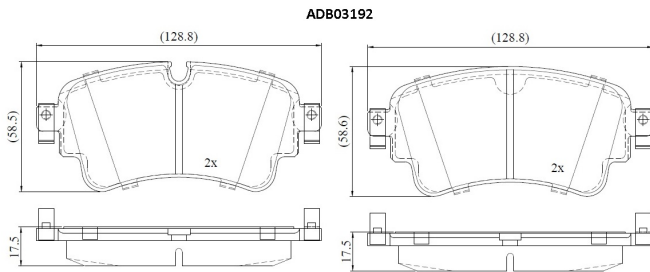

Make: AUDI

Model: A6 C8 Avant

Part Number: ADB03192

Vehicle Manufacturing/Engine:

Specifications

Fitting Position	:	Rear
Model Date	:	2018-
Or. Caliper	:	
WVA	:	22308
FMSI	:	
Length	:	128.8
Width	:	58.5

Thickness

:

17.5