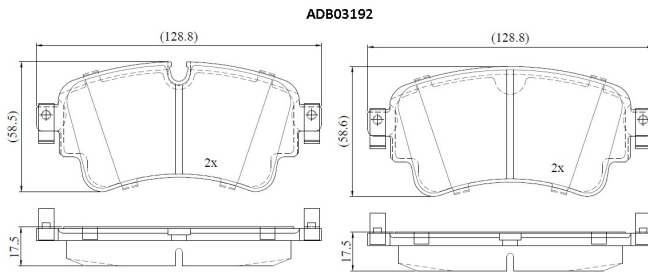

Make: AUDI

Model: A6 C8 Avant

Part Number: ADB03192

Vehicle Manufacturing/Engine:

Specifications

Fitting Position	:	Rear
Model Date	:	2018-
Or. Caliper	:	
WVA	:	22308
FMSI	:	
Length	:	128.8
Width	:	58.5

Thickness : 17.5