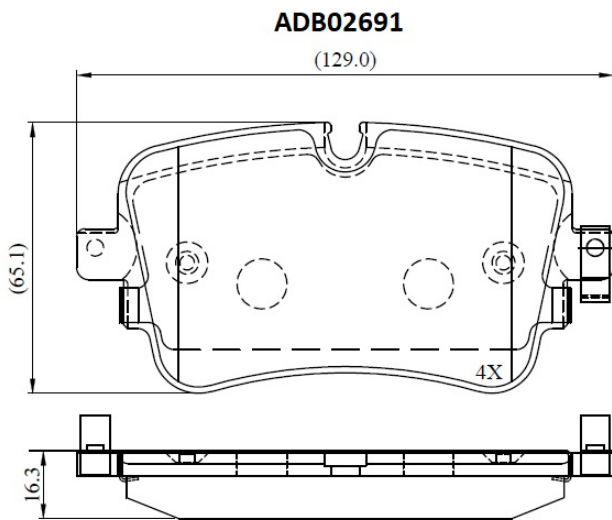

Make: AUDI

Model: A8 D5

Part Number: ADB02691

Vehicle Manufacturing/Engine:

Specifications

Fitting Position	:	Rear
Model Date	:	2017-

Or. Caliper	:	
WVA	:	22307
FMSI	:	
Length	:	129.3
Width	:	64.7
Thickness	:	17