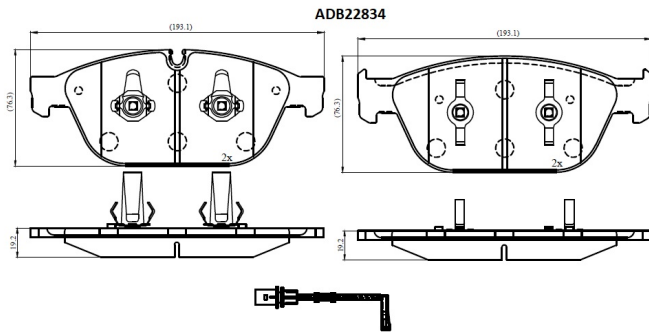

Make: AUDI

Model: A8 Quattro

Part Number: ADB22834

Vehicle Manufacturing/Engine:

Specifications

Fitting Position	:	Front
Model Date	:	2012-2018
Or. Caliper	:	
WVA	:	
FMSI	:	8754-D1546
Length	:	193.1

Width	:	76.3
Thickness	:	19.2