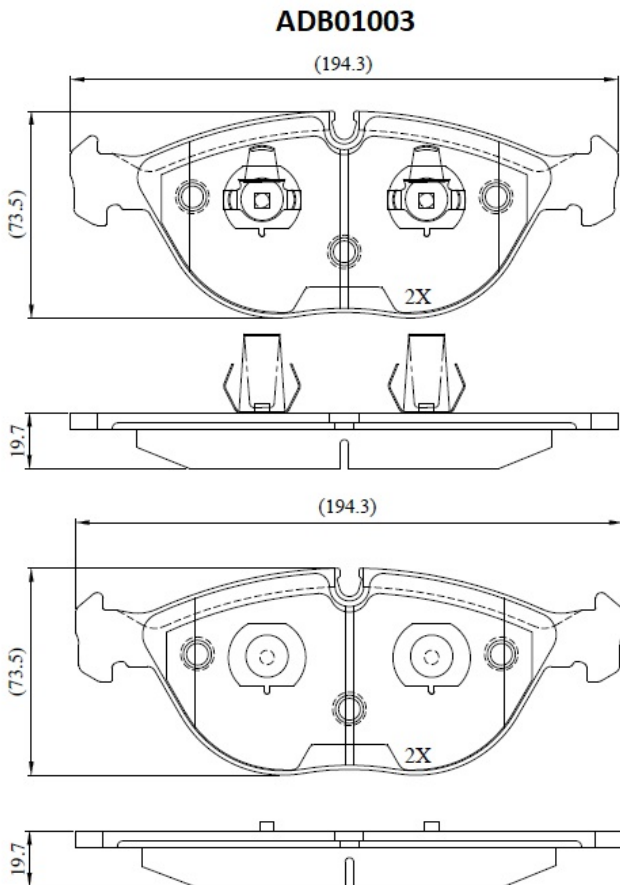

Make: AUDI

Model: Audi A4 Avant

Part Number: ADB01003

Vehicle Manufacturing/Engine:

Specifications

Fitting Position

:

Front

Model Date	:	00-01->
Or. Caliper	:	
WVA	:	21484, 21485
FMSI	:	
Length	:	194.5
Width	:	73.5
Thickness	:	20