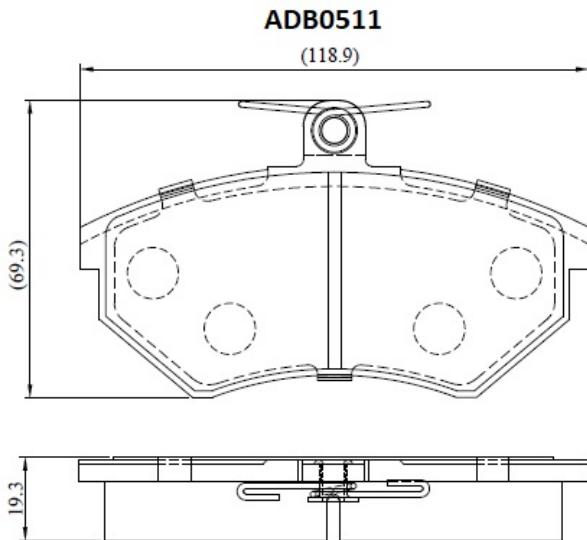

Make: AUDI

Model: Coupe (08/89->)

Part Number: ADB0511

Vehicle Manufacturing/Engine:

Specifications

Fitting Position	:	Front
Model Date	:	08/89-04/97

Or. Caliper	:	Lucas
WVA	:	20168
FMSI	:	
Length	:	118.9
Width	:	69.3
Thickness	:	19.3