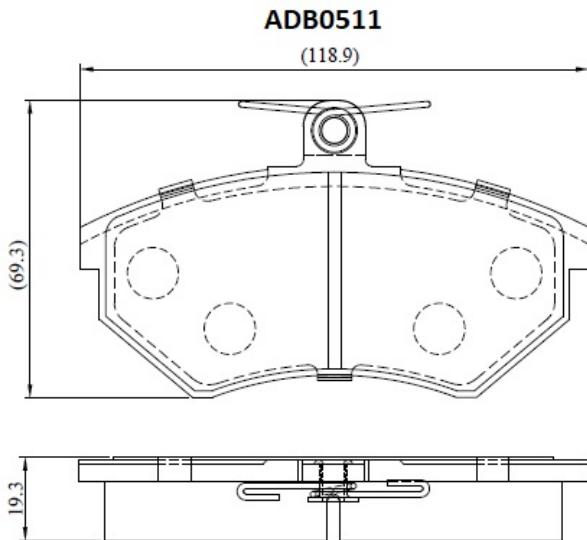

Make: AUDI

Model: Coupe (08/89->)

Part Number: ADB0511

Vehicle Manufacturing/Engine:

Specifications

Fitting Position	:	Front
Model Date	:	10/79-12/85

Or. Caliper	:	Lucas
WVA	:	20168
FMSI	:	
Length	:	118.9
Width	:	69.3
Thickness	:	19.3