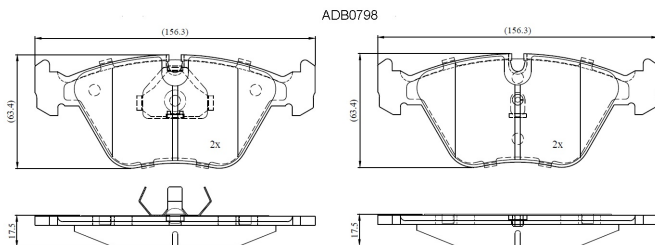

Make: AUDI

Model: Coupe (08/89->)

Part Number: ADB0798

Vehicle Manufacturing/Engine:

Specifications

Fitting Position	:	Front
Model Date	:	08/89-04/97
Or. Caliper	:	Ate
WVA	:	2,09,68,23,126
FMSI	:	
Length	:	156.3
Width	:	63.4

Thickness

:

17.3