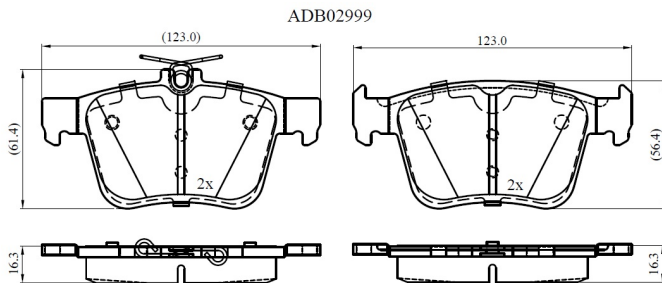

Make: AUDI

Model: Q2

Part Number: ADB02999

Vehicle Manufacturing/Engine:

Specifications

Fitting Position	:	Rear
Model Date	:	2016-2020
Or. Caliper	:	
WVA	:	25008
FMSI	:	
Length	:	
Width	:	

Thickness

: