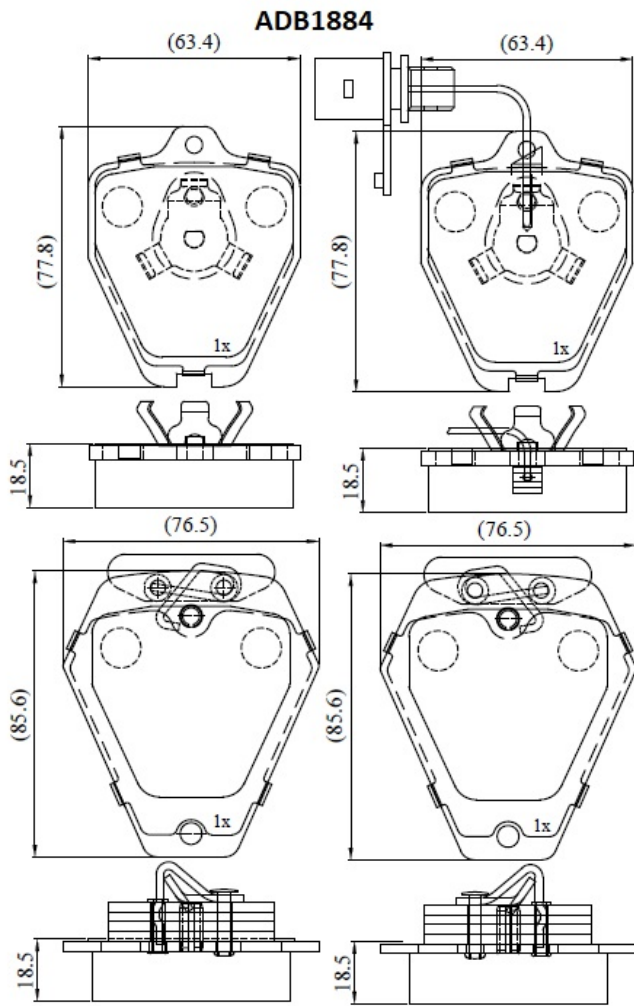

Make: AUDI

Model: S6

Part Number: ADB1884

Vehicle Manufacturing/Engine:

Specifications

Fitting Position	:	Front
Model Date	:	01/95-07/97
Or. Caliper	:	Lucas
WVA	:	21454
FMSI	:	
Length	:	63.4/75.8
Width	:	85.5/77.6
Thickness	:	18.5